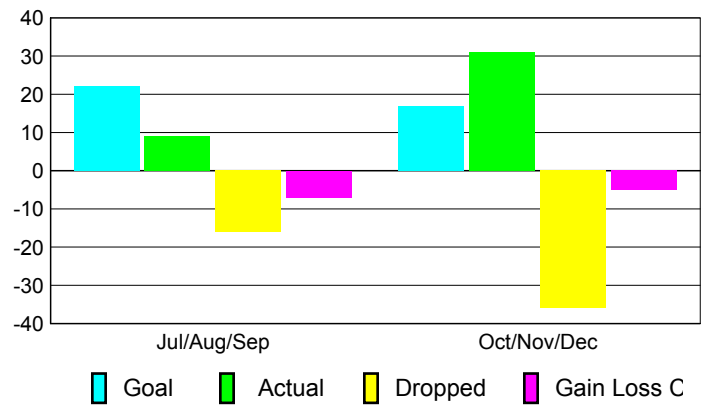

Membership Results 2010-2011

Goal, New, Dropped, Gain/Loss