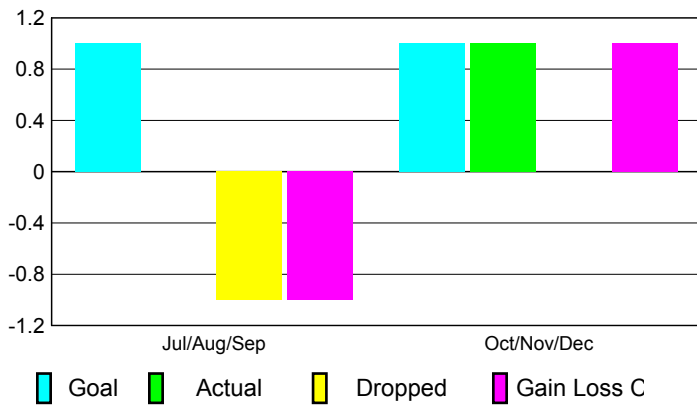

2010-2011 GMT Reports for District (or Undistricted) **District 121**

GMT: **Klaus Tang**

Location: **POLAND**

GMT CA: **4**

CLUBS

Club Results
2010-2011

Clubs
2009-2010

Month	New Club Goal	Actual New Clubs	Actual Dropped Clubs	Gain/Loss of Clubs	Gain/Loss of Clubs
Jul/Aug/Sep	1	0	-1	-1	0
Oct/Nov/Dec	1	1	0	1	0
Totals	2	1	-1	0	0

Club Results 2010-2011

Goal, New, Dropped, Gain/Loss

Comparison of Club Gain/Loss

Current Year Compared to the Previous Year

YTD Status Quo Clubs 2010-2011

Status Quo Clubs Compared to Status Quo Members

MEMBERSHIP